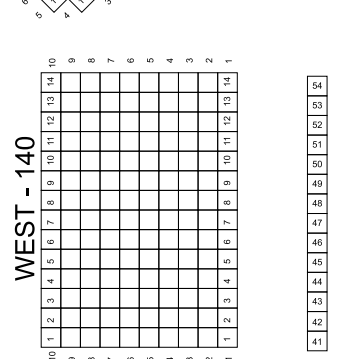

SANTA MONICA CIVIC AUDITORIUM

BOXING SEATING CHART CONCOURSE (974 SEATS)

CAPACITY: 2500

SANTA MONICA CIVIC AUDITORIUM

BOXING SEATING CHART CONCOURSE (974 SEATS)