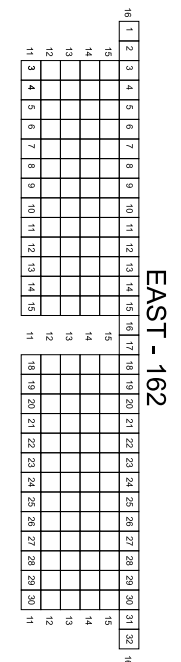

SANTA MONICA CIVIC AUDITORIUM

BOXING SEATING CHART CONCOURSE (974 SEATS)

CAPACITY: 2500

SANTA MONICA CIVIC AUDITORIUM

BOXING SEATING CHART CONCOURSE (974 SEATS)